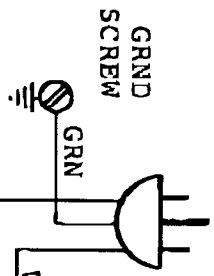

129486

LEAD CORD
9903435

TERMINAL BOARD
9902325

HT LIMIT
9920371

TIMER
9920470
FLOWMETER CONTROL
9903560

FLOWMETER
9906500

THERMOSTAT
9920450

HEATING ELEMENT
9905356

SOLENOID VALVE
9922229

CC: FRED FOX

TO: MIKE
FROM: BREWOMATIC
ENGINEERING

MASTER ON-OFF SWITCH
9919461

START SWITCH
9919463

READY LIGHT
1031112

WARMER
6003091

WARMER SWITCH (LEFT)
9919461

WARMER SWITCH (RIGHT)
9919461

WARMER SWITCH (TOP)
9919461

(LEFT) (RIGHT) (TOP)

Model # 1034501 CA-3

BREWOMATIC
LOS ANGELES, CALIFORNIA

Wiring Diagram No. 1040686 rev A

For 3 STA. LOW PROFILE volla 120V.
BREWER (LA3) 60 p1