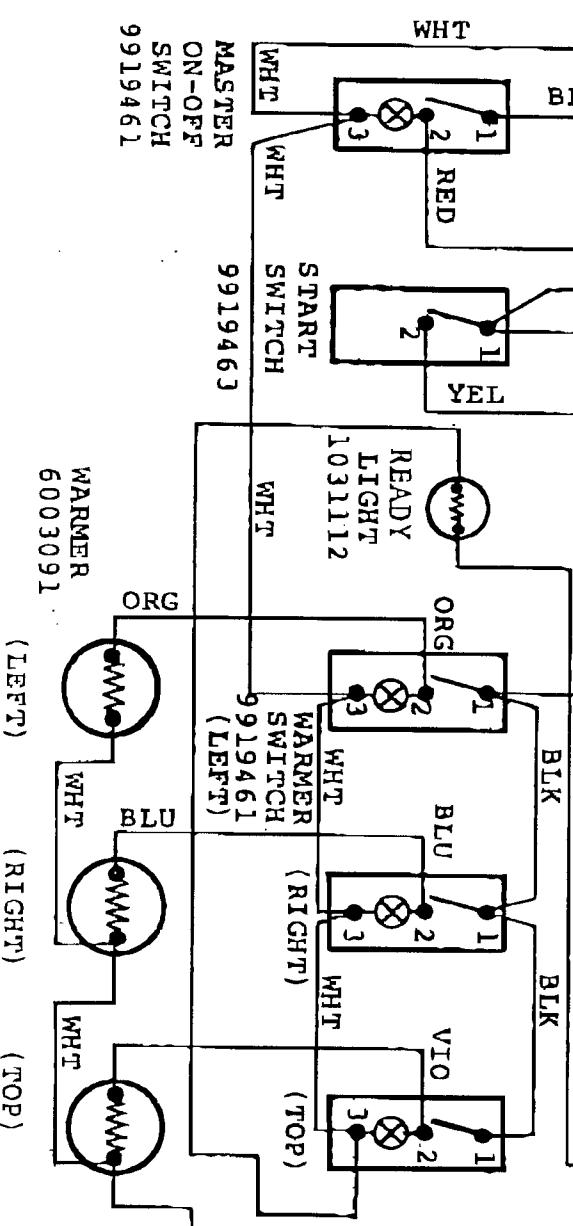

129486

LEAD CORD
9903435

TERMINAL BOARD
9902325

HT LIMIT
9920371

TIMER
9920470
FLOWMETER CONTROL
9903560

FLOWMETER
9906500

THERMOSTAT
9920450

HEATING ELEMENT
9905356

SOLENOID VALVE
9922229

CC: FRED FOX

TO: MIKE
FROM: BREWOMATIC
ENGINEERING

MASTER ON-OFF SWITCH
9919461

START SWITCH
9919463

READY LIGHT
1031112

WARMER
6003091

WARMER SWITCH (LEFT)
9919461

WARMER SWITCH (RIGHT)
9919461

WARMER SWITCH (TOP)
9919461

(LEFT) (RIGHT) (TOP)

Model # 1034501 CA-3

BREWOMATIC
LOS ANGELES, CALIFORNIA

Wiring Diagram No. 1040686 rev A

For 3 STA. LOW PROFILE volla 120V.
BREWER (LA3) 60 p1