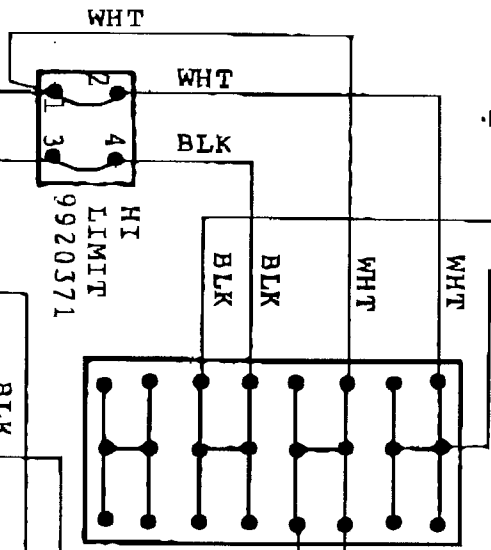

129486

LEAD CORD
9903435

TERMINAL BOARD
9902325

HT LIMIT
9920371

TIMER
9920470
FLOWMETER CONTROL
9903560

FLOWMETER
9906500

THERMOSTAT
9920450

HEATING ELEMENT
9905356

SOLENOID VALVE
9922229

CC: FRED FOX

TO: MIKE
FROM: BREWOMATIC
ENGINEERING

MASTER ON-OFF SWITCH
9919461

START SWITCH
9919463

READY LIGHT
1031112

WARMER
6003091

WARMER SWITCH (LEFT)
9919461

WARMER SWITCH (RIGHT)
9919461

WARMER SWITCH (TOP)
9919461

(LEFT) (RIGHT) (TOP)

Model # 1034501 CA-3

BREWOMATIC
LOS ANGELES, CALIFORNIA

Wiring Diagram No. 1040686 rev A

For 3 STA. LOW PROFILE volla 120V.
BREWER (LA3) 60 p1